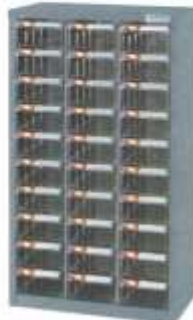

Parts Cabinet

※ COLOR MAY VARY

GRAY COLOR

THE SIZE OF DRAWER
245D x 143W x 83H (m/m)

THE SIZE OF DRAWER
218D x 120W x 70H (m/m)

ORDER NO. VA6-212H

ORDER NO. VA6-330H

ORDER NO. VA7-324P

ORDER NO. VA7-448P

ORDER NO.	SIZE (mm) W x D x H	DRAWER SIZE(mm)	METAL	DRAWER NUMBERS	WEIGHT(kgs)	CODE NO.
VA6-212H	362 x 265 x 571	245 x 143 x 83	STEEL PLATE COVER WITH ZINC. Drawer material: GPS	12PCS	10.8	3405-200
VA6-330H	533 x 264 x 937	245 x 143 x 83		30PCS	25.3	3405-201
VA7-324P	440 x 222 x 642	218 x 120 x 70		24PCS	15.5	3405-202
VA7-448P	586 x 222 x 937	218 x 120 x 70		48PCS	27.5	3405-203
VA1-525	586 x 222 x 350	218 x 90 x 55		25PCS	10	3405-204
VA1-575	586 x 222 x 937	218 x 90 x 55		75PCS	32.3	3405-205

Tool Box

※ COLOR MAY VARY

● COMES IN DIFFERENT COLOR

ORDER NO. VTB-102

ORDER NO. VTB-901

ORDER NO.	SIZE (mm) W x D x H	MATERIAL	WEIGHT(kg)	CODE NO.
VTB-102	420 x 235 x 180	ABS	1.9	3405-300
VTB-901	378 x 182 x 144		0.9	3405-301